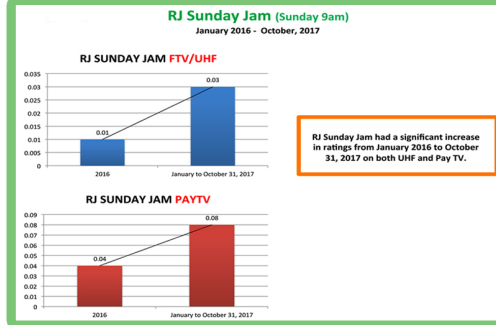

Channels	Whole day	Primetype	
	Rtg(000)	Channels	Rtg(000)
1 AXN	8.57	1 AXN	14.96
2 ETC	6.97	2 ETC	10.8
3 FOX LIFE	5.1	3 FOX LIFE	9.01
4 FOX	4.41	4 FOX	8.95
5 Warner TV	3.9	5 Warner TV	6.92
6 2ND AVENUE	3.11	6 LIFETIME	5.93
7 TLC	3.02	7 2ND AVENUE	4.19
8 LIFETIME	2.59	8 TLC	3.54
9 Diva Universal	1.76	9 Diva Universal	3.24
10 CRIME & INVESTIGATION	1.41	10 CRIME & INVESTIGATION	2.45
11 Sony Channel	1.08	11 Sony Channel	1.88
12 LIFESTYLE NETWORK	1.05	12 LIFESTYLE NETWORK	1.5
13 JACK TV	0.89	13 JACK TV	1.45
14 EI	0.83	14 EI	1.14
15 RTL-CBS	0.61	15 RTL-CBS	0.95
16 CT	0.43	16 CT	0.8
17 UNIVERSAL CHANNEL	0.36	17 UNIVERSAL CHANNEL	0.72
18 FOX CRIME	0.18	18 FOX CRIME	0.46

10-11pm FRIDAY

LIVE from RJ Bistro, Dusit Thani Hotel